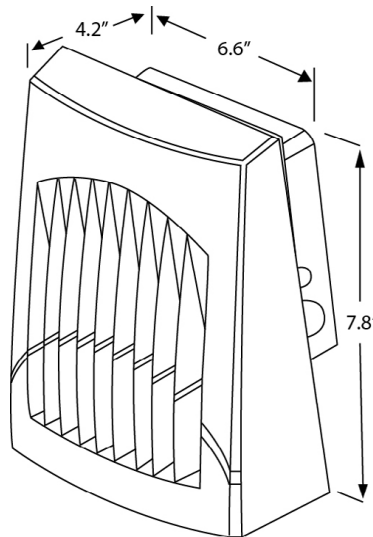

SLIM PROFILE WALL PACK

OUTDOOR

LINE DRAWING

MOUNTING OPTIONS

- Cast-in Template for Wall or Junction Box mounting (std)