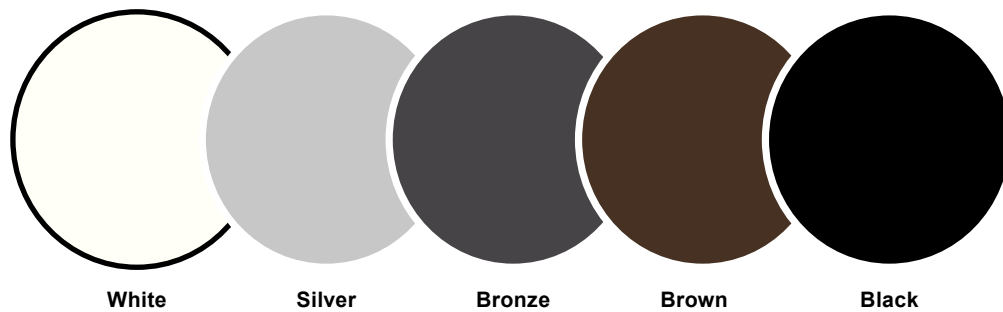

ORDERING GUIDE:

Series	Watts	Driver	Color	Options
WPSP Slim Profile Wall Pack	20WLED 30WLED	UNIV 120-277 Driver	5000K 4000K	PCxxx Photocell (xxx = voltage)

SLIM PROFILE WALL PACK

OUTDOOR

LINE DRAWING

MOUNTING OPTIONS

- Cast-in Template for Wall or Junction Box mounting (std)

FACTORY SELECT COLOR GUIDE

COLOR NAME AND DESCRIPTION	SHEEN	PRODUCT	VENDOR	PRICING
WHT - ILP White	SEMI GLOSS	POLANE T	SHERWIN-WILLIAMS	Contact Factory for Pricing
SLV - ILP Silver - Ultrasonic Chrome	GLOSS	POLANE T	SHERWIN-WILLIAMS	Contact Factory for Pricing
BRZ - ILP Bronze - std. & in stock	SEMI GLOSS	POLANE T	SHERWIN-WILLIAMS	Standard
BRN - ILP Brown	SEMI GLOSS	POLANE T	SHERWIN-WILLIAMS	Contact Factory for Pricing
BLK - ILP Black	SEMI GLOSS	POLANE T	SHERWIN-WILLIAMS	Contact Factory for Pricing